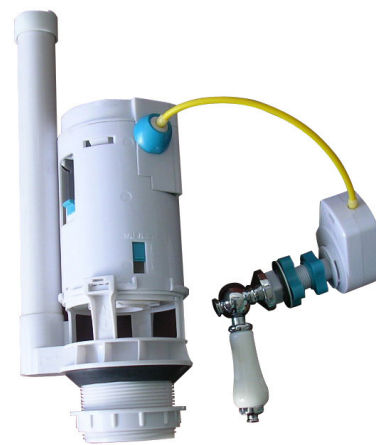

**ILVA02 £21.00**  
Pro Inlet valve- Bottom entry (brass shank)

**CPAK105 £42.00**  
Pro Concealed Cistern spare pack inc donut washer, inlet valve and cistern bolts

**SIPL10 £48.00**  
Pro Traditional Lever type Siphon (ceramic handle)