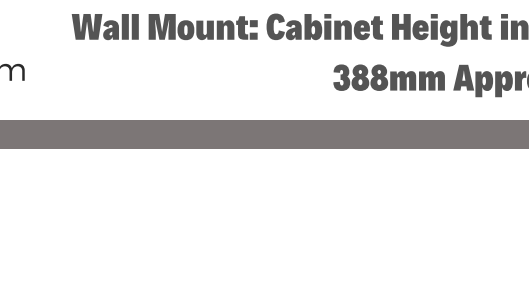

XYZ001 £177.00
Lantra D Shaped BTW pan with PP Slim SC, QR seat 355w x 540d x 395h