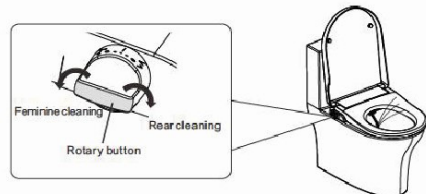

Feminine cleaning Rear cleaning

Stop: When the button is at horizontal position, the nozzle stops spraying