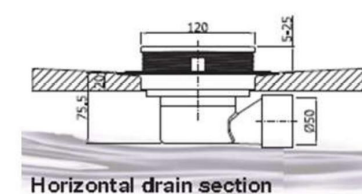

EASY INSTALLATION AND SERVICE

1. Disassembled anti-return valve. You can install the floor drain body independent of the anti return valve.
2. The anti-return valve can be installed after masonry work is finished avoiding obstructions.
3. Includes orientable elbow ready to glue to 50mm.
4. Height adjustable, stainless steel grid to lay reduced flooring: from 5mm to 25mm (marble, stones or heated floors).