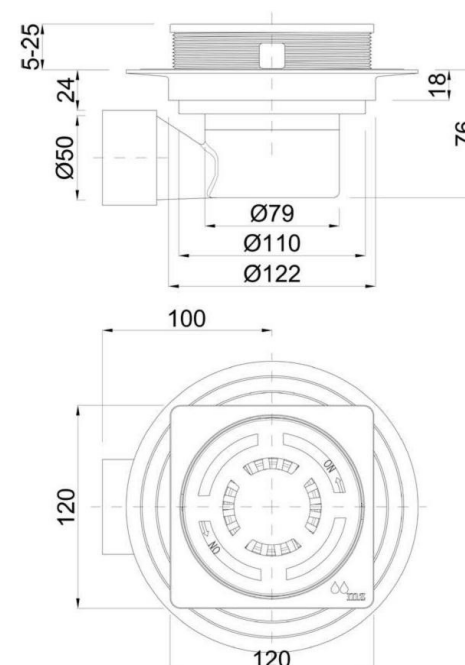

TYPE2 £82.50
12x12 Aitstop wetroom drain with 50mm coupler (Flow rate 45 ltr/min) Includes Coupler: STRG002

TYPE2 includes:
181200001, STRG002