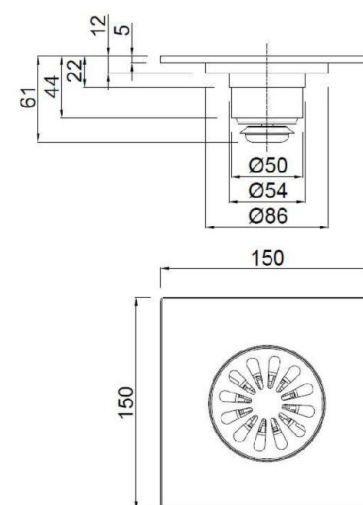

RELIABILITY

1. Anti-return valve life span, 10000 cycles
2. Stainless Steel Grill

TYPE1 £73.50
15x15 Aitstop wetroom drain with 40mm coupler and elbow (Flow rate 24 ltr/min) Includes Elbow: 6000002599 & Coupler: STRG001

TYPE1 includes:
181800001, 600002599, STRG001